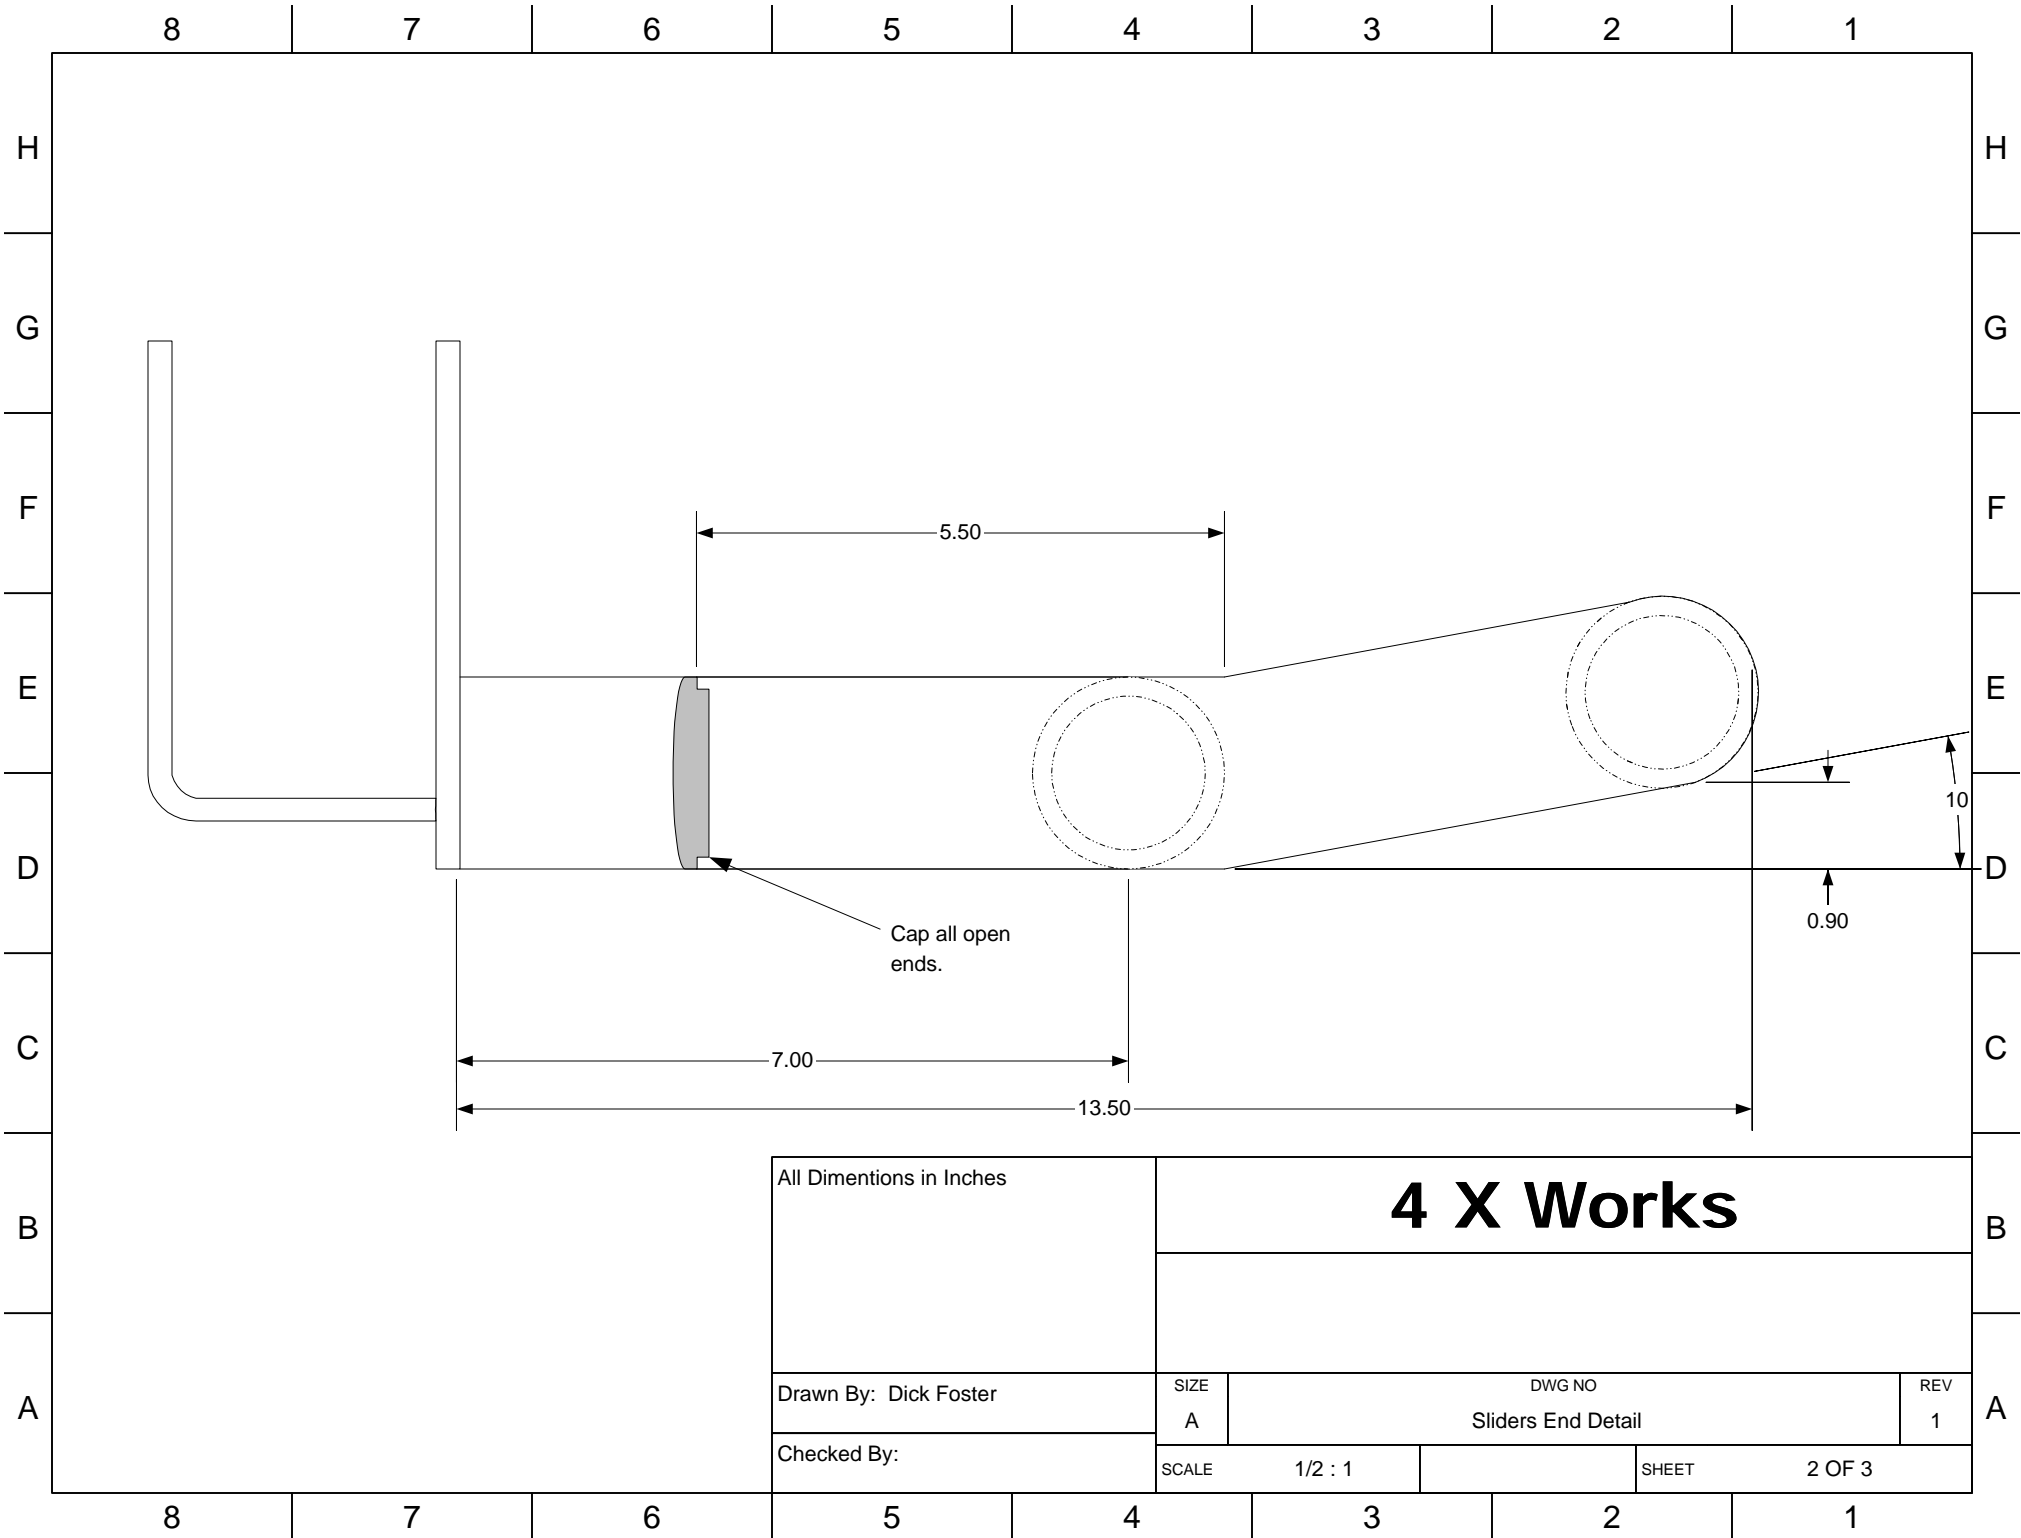

All Dimentions in Inches

4 X Works

Drawn By: Dick Foster

SIZE
A

DWG NO
Sliders Left and Right

REV
1

Checked By:

SCALE 1/16 : 1

SHEET

1 OF 3

All Dimentions in Inches	
Drawn By: Dick Foster	
Checked By:	

4 X Works			
SIZE A	DWG NO Sliders End Detail		REV 1
SCALE 1/2 : 1	SHEET 2 OF 3		

All Dimentions in Inches

4 X Works

Drawn By: Dick Foster

SIZE
A

DWG NO
Slider Bracket Detail

REV
1

Checked By:

SCALE
1/2 : 1

SHEET

3 OF 3