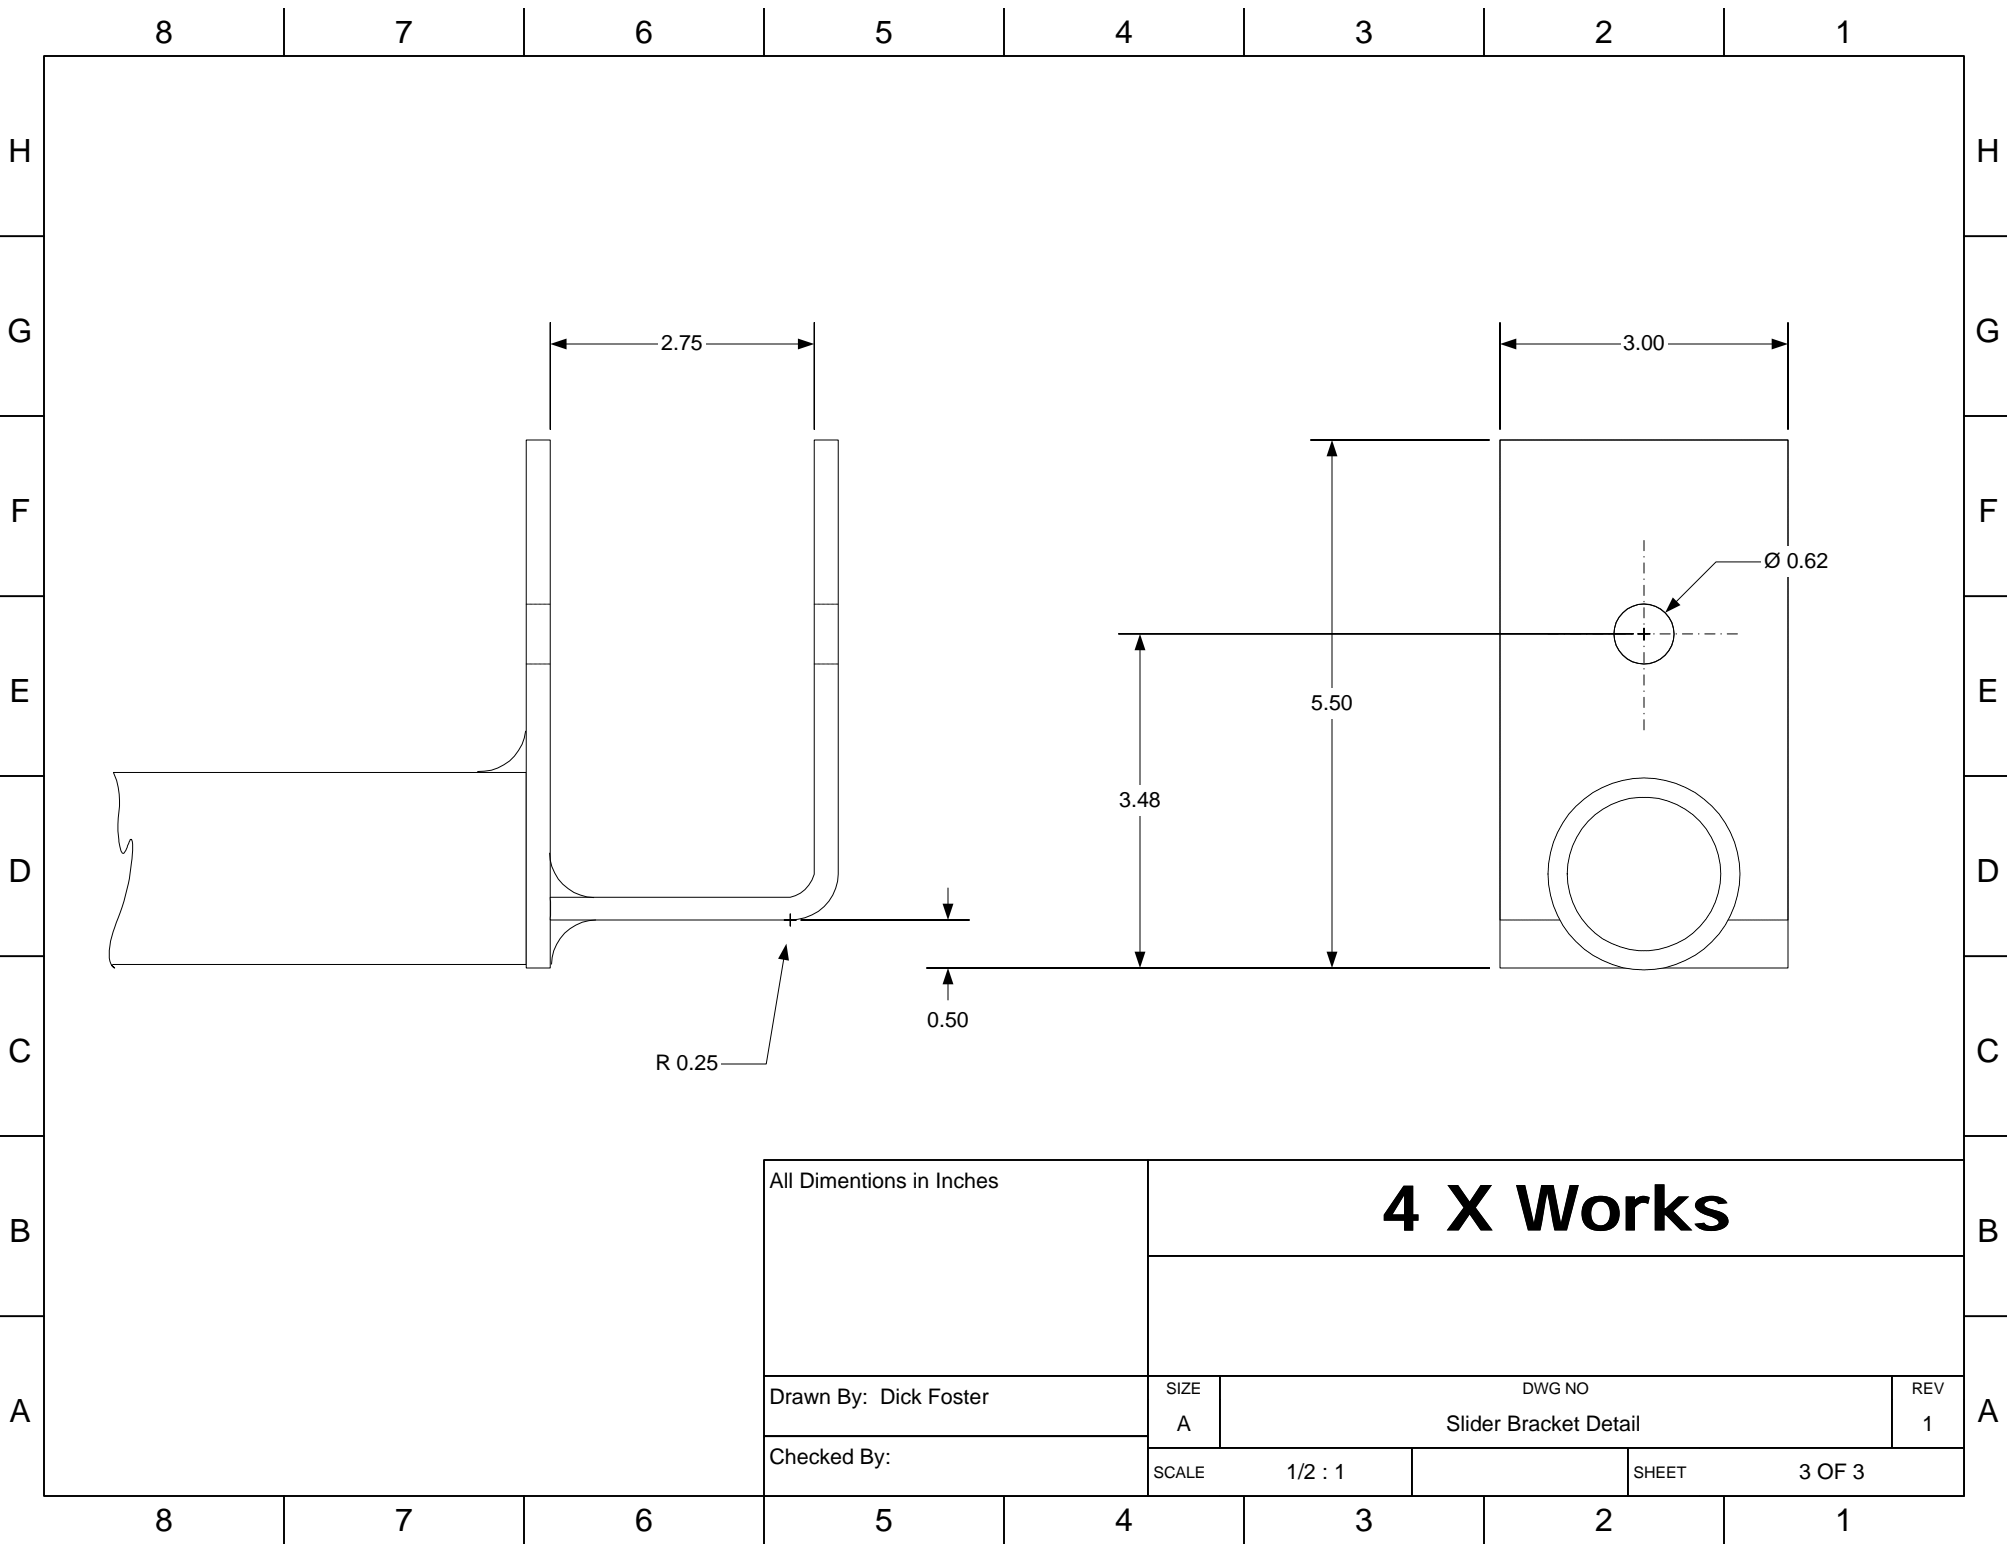

All Dimentions in Inches

4 X Works

Drawn By: Dick Foster

SIZE
A

DWG NO
Sliders Left and Right

REV
1

Checked By:

SCALE 1/16 : 1

SHEET

1 OF 3

All Dimentions in Inches	
Drawn By: Dick Foster	
Checked By:	

4 X Works			
SIZE A	DWG NO Sliders End Detail		REV 1
SCALE 1/2 : 1	SHEET 2 OF 3		

All Dimentions in Inches

4 X Works

Drawn By: Dick Foster

SIZE
A

DWG NO
Slider Bracket Detail

REV
1

Checked By:

SCALE
1/2 : 1

SHEET

3 OF 3